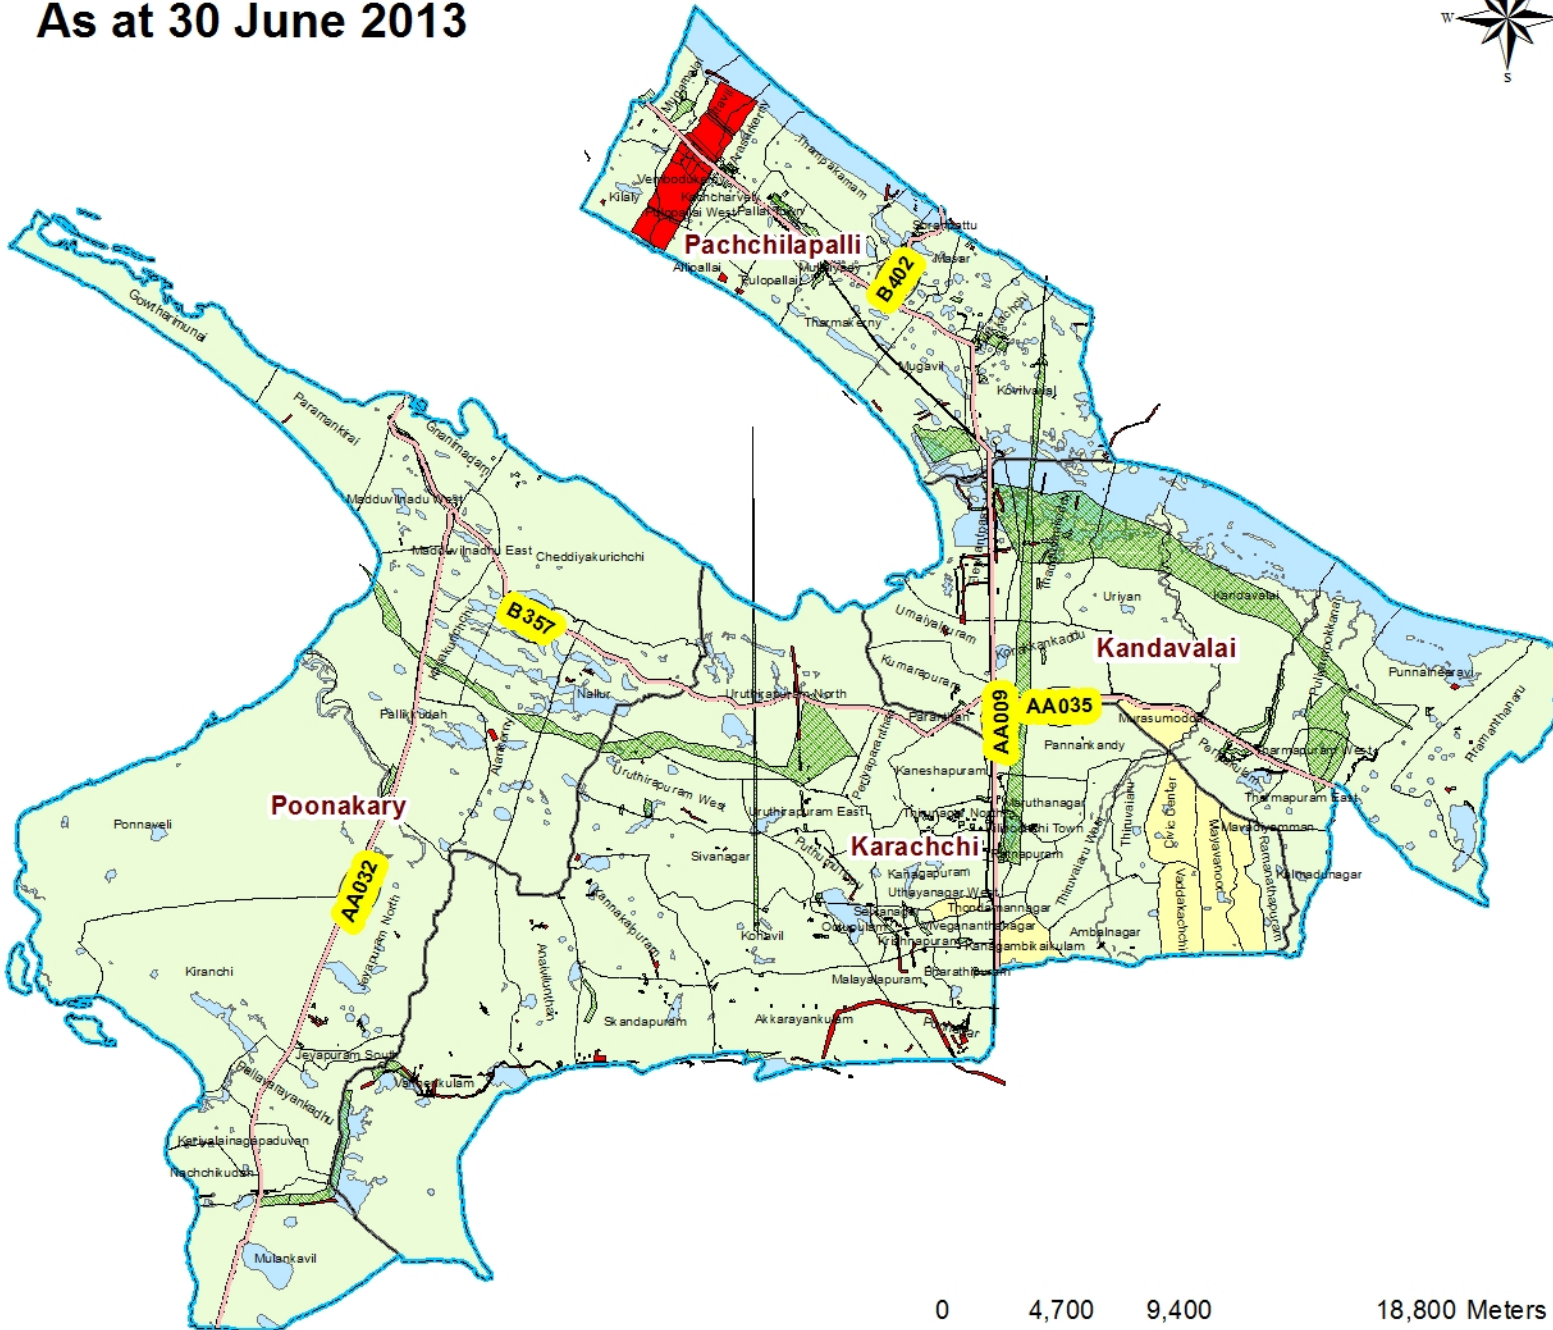

Demining Status in Killinochchi District As at 30 June 2013

Total GN Division -95
Mine Contaminated GN - 86

	Area in Sqkm
Total CHA	597
BAC and MF Cleared	31
Survey Released	546
Remaining to be Cleared	19.2

CHA- Confirmed Hazardous Area
BAC- Battle Area Clearance
MF- Mine Field

Legend

- Mine Field Cleared Area
- Confirmed and Defined Hazardous Area
- BAC and Survey Released Area
- Safer Area
- Water Body
- Railway
- Main Road
- District Boundary
- DS Boundary
- GN Boundary