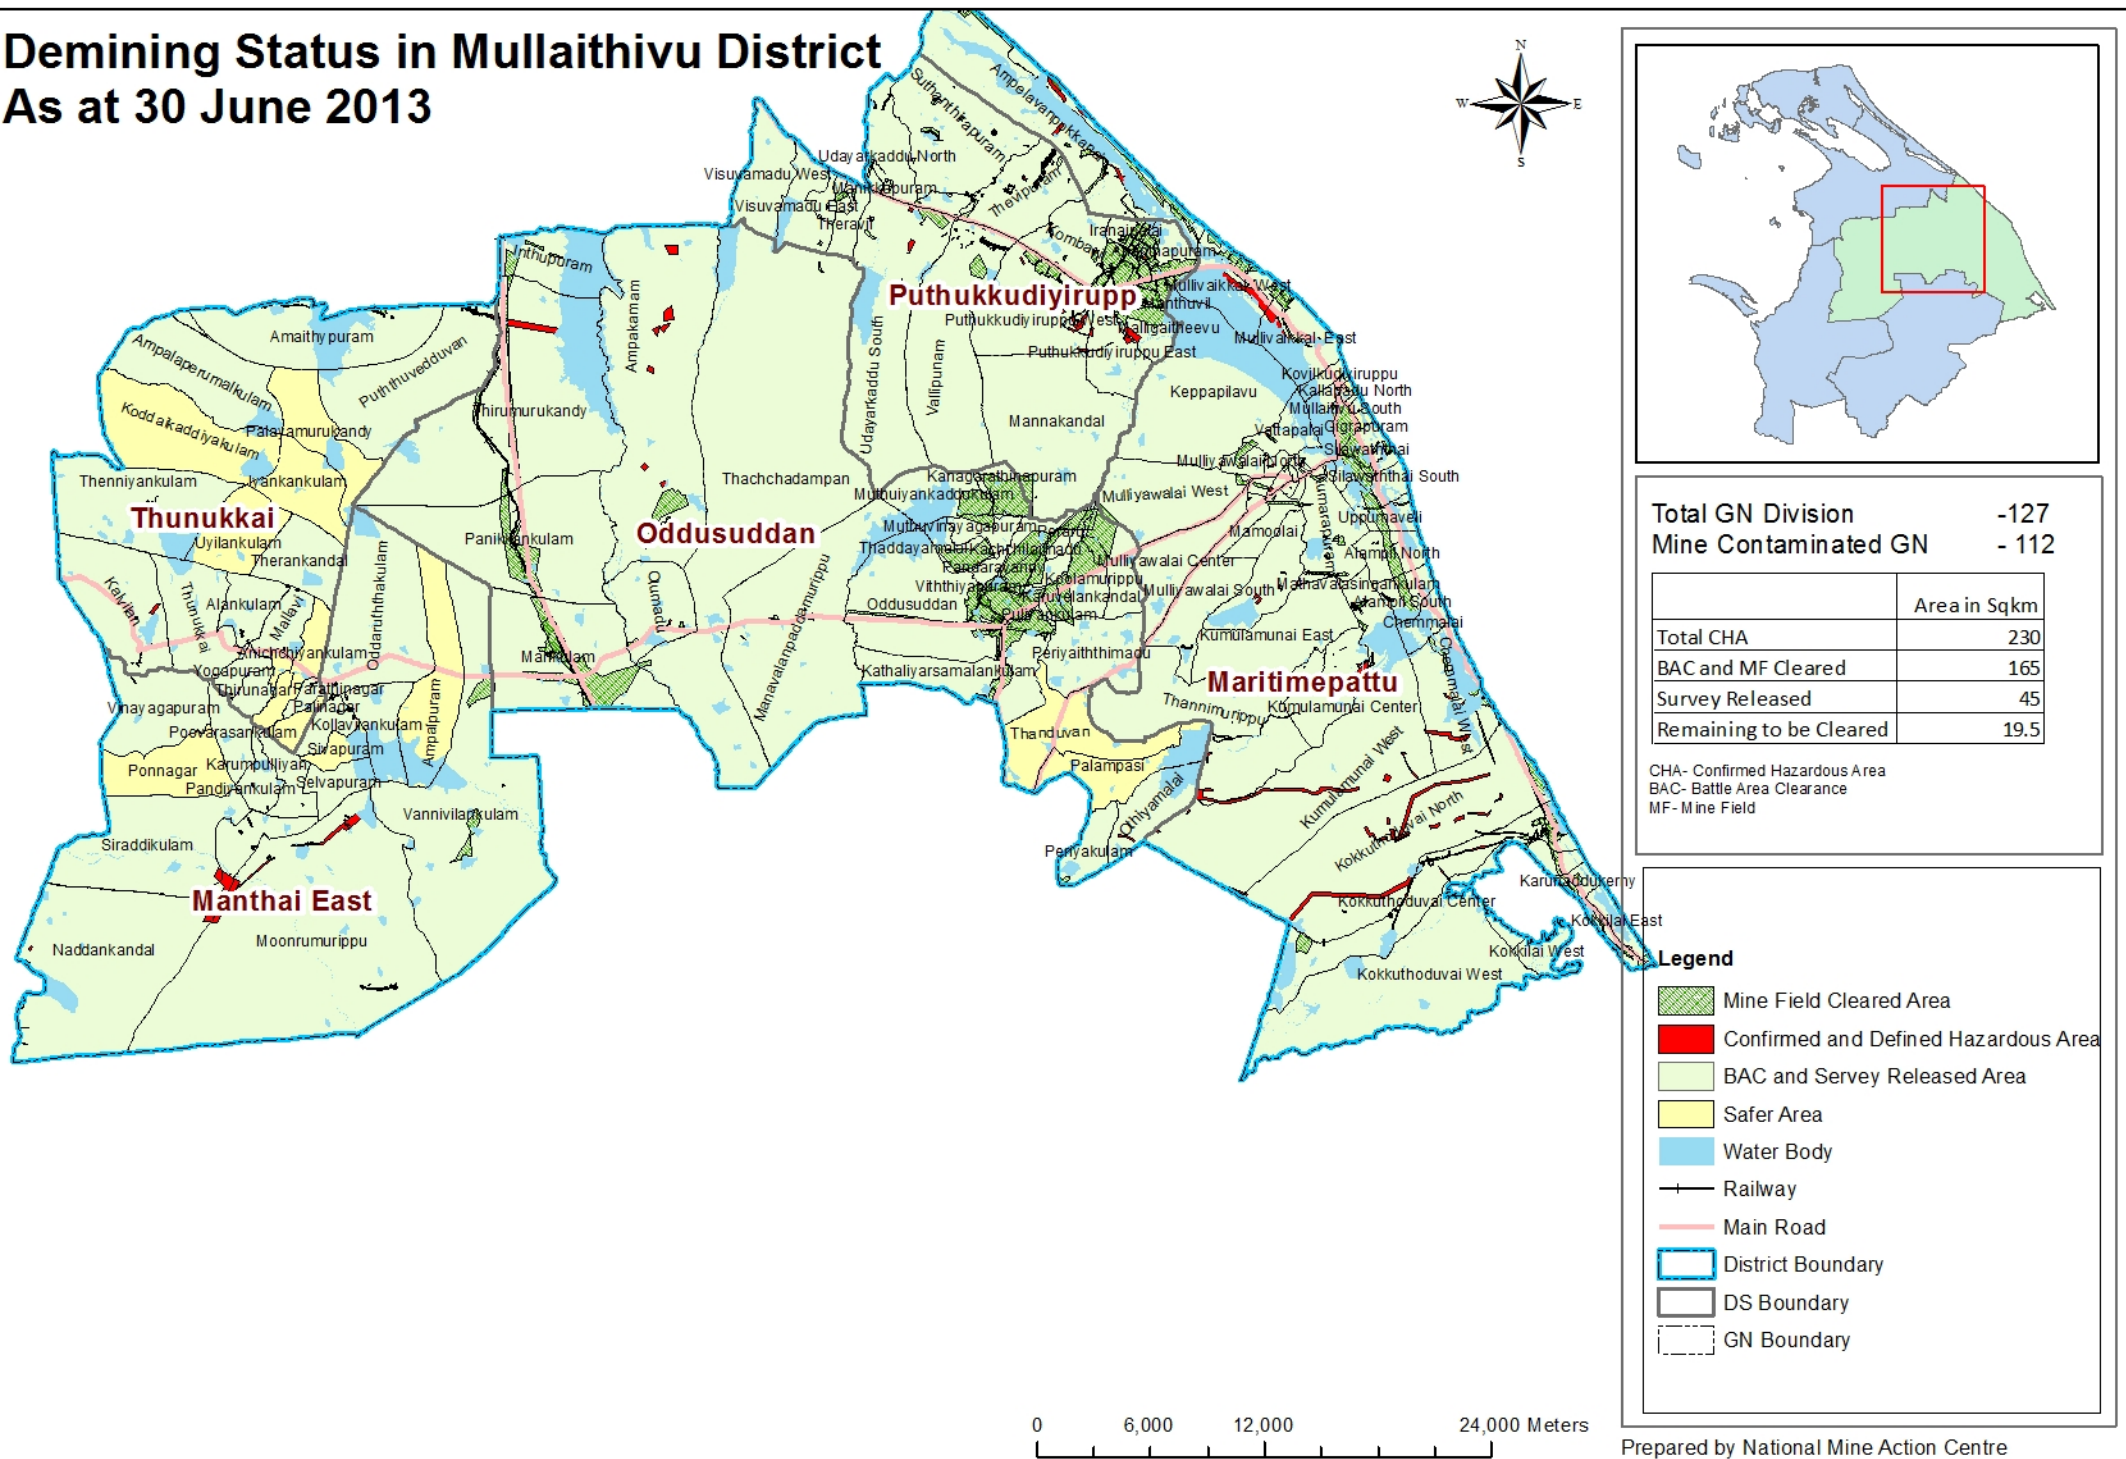

Demining Status in Mullaithivu District As at 30 June 2013

Total GN Division	-127
Mine Contaminated GN	- 112
	Area in Sqkm
Total CHA	230
BAC and MF Cleared	165
Survey Released	45
Remaining to be Cleared	19.5

CHA - Confirmed Hazardous Area
BAC - Battle Area Clearance
MF - Mine Field

Legend

- Mine Field Cleared Area
- Confirmed and Defined Hazardous Area
- BAC and Survey Released Area
- Safer Area
- Water Body
- Railway
- Main Road
- District Boundary
- DS Boundary
- GN Boundary